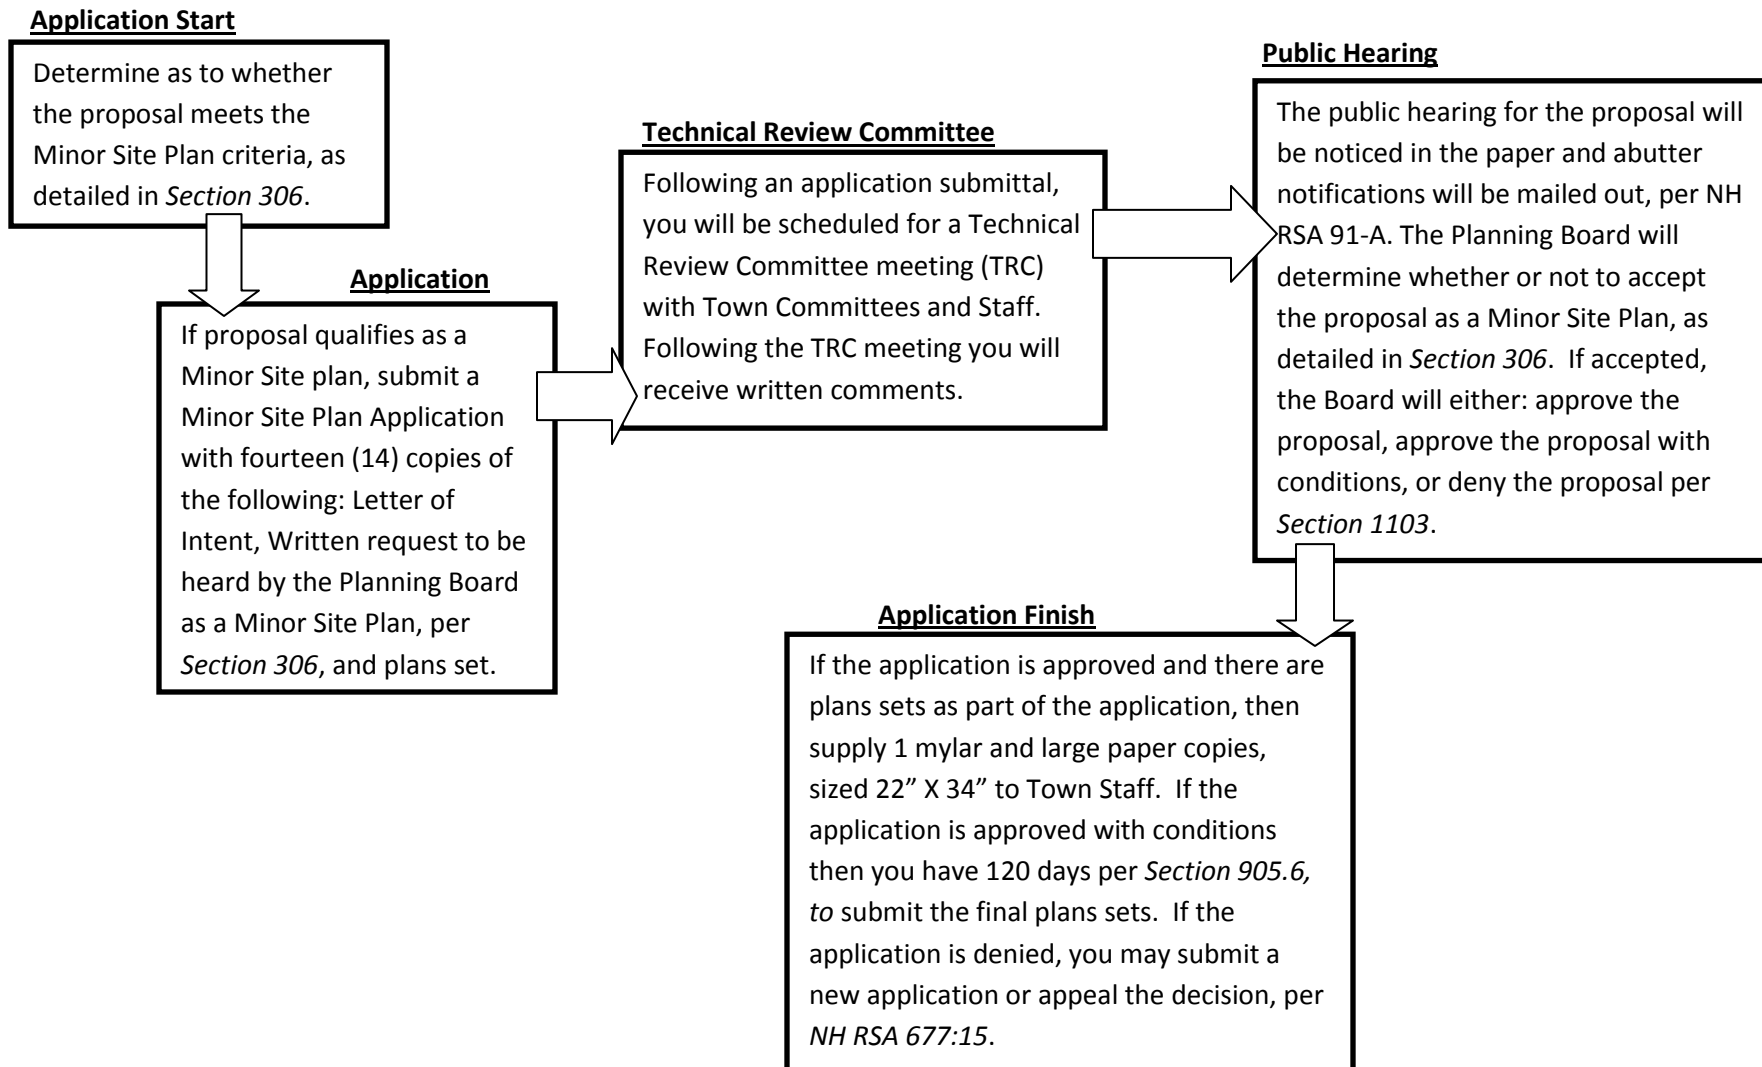

Community Development Department-Planning Board Minor Site Plan Flow Chart

**Refer to Section 306 the Site Plan Regulations for more detailed information*